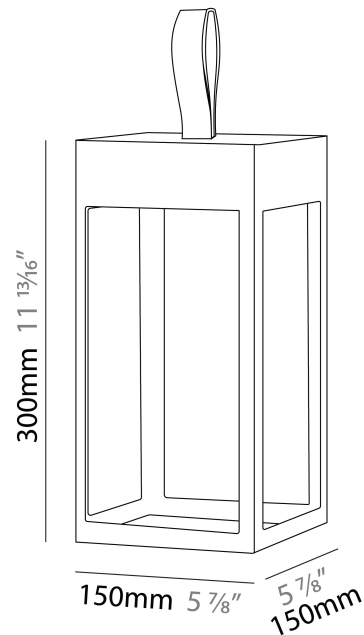

ETEREA PORTABLE

E9B224-

base number   Finish
Options

1. To build a product code in our configurator select the specify button on the base model # product page
2. To build a manual product code on this datasheet choose from the options listed below in blue font and add the suffix to the base model #

GENERAL

Series: Eterea
Brand: Platek
Division: Exterior
Mounting Type: Portable
Mounting Location: Table
Subcategory: Battery Operated

PHYSICAL

Shape: Rectangle
Length (mm): 150
Length (in): 5 7/8
Width (mm): 150
Width (in): 5 7/8
Height (mm): 300
Height (in): 11 13/16
Light Distribution: Direct
Weight (kg): 1.8
Weight (lbs): 4
Screws: No visible screws
Diffuser: Frosted Methacrylate
[Fixture Finish: ANT / BLK / BRZ / COR / RSB / WHI](#)
Fixture Material: Stainless Steel
Cable Details: Supplied with one Micro USB power supply cable 1.2m in length
Upon Request: Bolt Down

ELECTRICAL

Lamp Type: LED
Input Wattage (W): 4.5
Total Output Wattage (W): 4.5
Dimming: Non-Dimmable
Input Voltage (V): 120

LED

Number of LEDs: 1
Color Temperature (°K): 3000
Max. Delivered Lumen (lm): 275
Nominal Lumen (lm): 450
CRI: >90 CRI
Lamp Life (hrs): 60000

OPTICAL

Optic°: 100

RATINGS AND CERTIFICATIONS

Certified By: Certified for North American Standards
IP rating: IP65
IK Rating: IK07
Bug Rating: B0 U0 G0
Upon Request: Higher Maximum Ambient Temperature

PROJECT _____
TYPE _____
SPECIFIER _____
QUANTITY _____
DATE _____