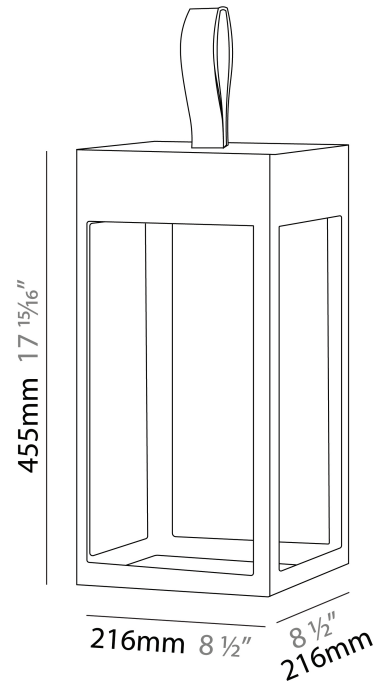

GENERAL

Series: Eterea _____
Brand: Platek _____
Division: Exterior _____
Mounting Type: Portable _____
Mounting Location: Table _____
Subcategory: Battery Operated _____

PHYSICAL

Shape: Rectangle _____
Length (mm): 216 _____
Length (in): 8 ½ _____
Width (mm): 216 _____
Width (in): 8 ½ _____
Height (mm): 455 _____
Height (in): 17 15/16 _____
Light Distribution: Direct _____
Weight (kg): 2.80 _____
Weight (lbs): 6.17 _____
Screws: No visible screws _____
Diffuser: Frosted Methacrylate _____
Fixture Finish: [ANT](#) / [BLK](#) / [BRZ](#) / [COR](#) / [RSB](#) / [WHI](#) _____
Fixture Material: Stainless Steel _____
Cable Details: Supplied with one Micro USB power supply cable 1.2m in length _____
Upon Request: Bolt Down _____

ELECTRICAL

Lamp Type: LED _____
Input Wattage (W): 4.5 _____
Total Output Wattage (W): 4.5 _____
Dimming: Non-Dimmable _____
Input Voltage (V): 120 _____

LED

Number of LEDs: 1 _____
Color Temperature (°K): 3000 _____
Max. Delivered Lumen (lm): 275 _____
Nominal Lumen (lm): 450 _____
CRI: >90 CRI _____
Lamp Life (hrs): 60000 _____

OPTICAL

Optic°: 100 _____

RATINGS AND CERTIFICATIONS

Certified By: Certified for North American Standards _____
IP rating: IP65 _____
IK Rating: IK07 _____
Bug Rating: B0 U0 G0 _____
Upon Request: Higher Maximum Ambient Temperature _____