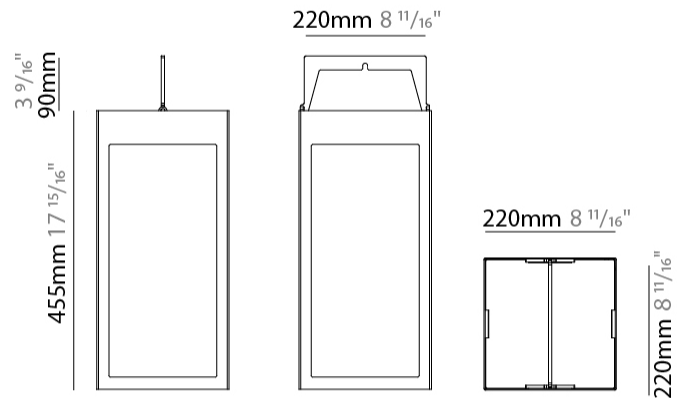

PROJECT	
TYPE	
SPECIFIER	
QUANTITY	
DATE	

ETEREA PORTABLE

E9B151- -

base number   Color   Finish
Temperature   Options

1. To build a product code in our configurator select the specify button on the base model # product page
2. To build a manual product code on this datasheet choose from the options listed below in blue font and add the suffix to the base model #

GENERAL

Series: Eterea
Brand: Platek
Division: Exterior
Mounting Type: Portable
Mounting Location: Floor
Subcategory: Floor

PHYSICAL

Shape: Rectangle
Length (mm): 216
Length (in): 8 1/2
Width (mm): 216
Width (in): 8 1/2
Height (mm): 455
Height (in): 17 15/16
Light Distribution: Direct
Weight (kg): 6.3
Weight (lbs): 13.8
Diffuser: White Tempered Glass
Fixture Finish: WHI / ANT / COR
Holder Finish: Chrome
Fixture Material: Stainless Steel
Cable Details: Supplied with one power supply cable 5m in length
Upon Request: Bolt Down

ELECTRICAL

Lamp Type: LED
Input Wattage (W): 17.5
Total Output Wattage (W): 16.5
Dimming: Non-Dimmable
Input Voltage (V): 120

LED

Color Temperature (°K): 3000 / 4000
Max. Delivered Lumen (lm): 735 / 765
Nominal Lumen (lm): 1550 / 1612
CRI: >80 CRI
Lamp Life (hrs): 60000

OPTICAL

Optic°: 114

RATINGS AND CERTIFICATIONS

Certified By: Certified for North American Standards
IP rating: IP65
IK Rating: IK08
Bug Rating: B0 U0 G0
Upon Request: Higher Maximum Ambient Temperature